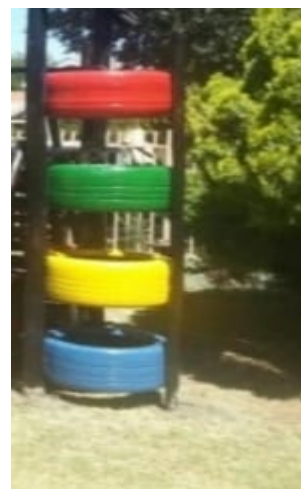

Graduation Gown set. (Hat, Collar, and Gown)

R450.00

Fiberglass Slides

2.4m Fiberglass Slide only = R2 800. Stand with a Fiberglass Slide = R5 500

3m Wavy Fiberglass Slide only = R3 200.
Stand with a Fiberglass Slide = R5 500

EXTRAS OR ADD-ON

Below are some of the Extras that you can add to your Jungle Gym:

- 1x 1.8m Fiberglass Slide = R2 500
- 1x 2.4m Fiberglass Slide = R2 800
- 1x 3m Fiberglass Slide = R3 200
- Sandpit platform with Sand, 1.2mx1.2m = R3 800
- Wooden Monkey Bars = R2 500
- Climbing Net / Commando Net = R1 500
- Solid Bridge = R2 500
- Chain Bridge = R2 800
- Fireman's Pole = R1000
- Log Ladder = R700
- 1 x Steel Drum tunnel with 2 Steering wheels and chains, Painted = R3 200
- 3 Tyre Climbing ladder, Painted = R1 200
- 4 Tyre Tower, Painted = R1 300
- 1 x Tyre Swing, or Conveyor Belt Seat Painted = R350
- 1 x Tyre Swing, or Conveyor Belt Seat Painted with Chains = R650